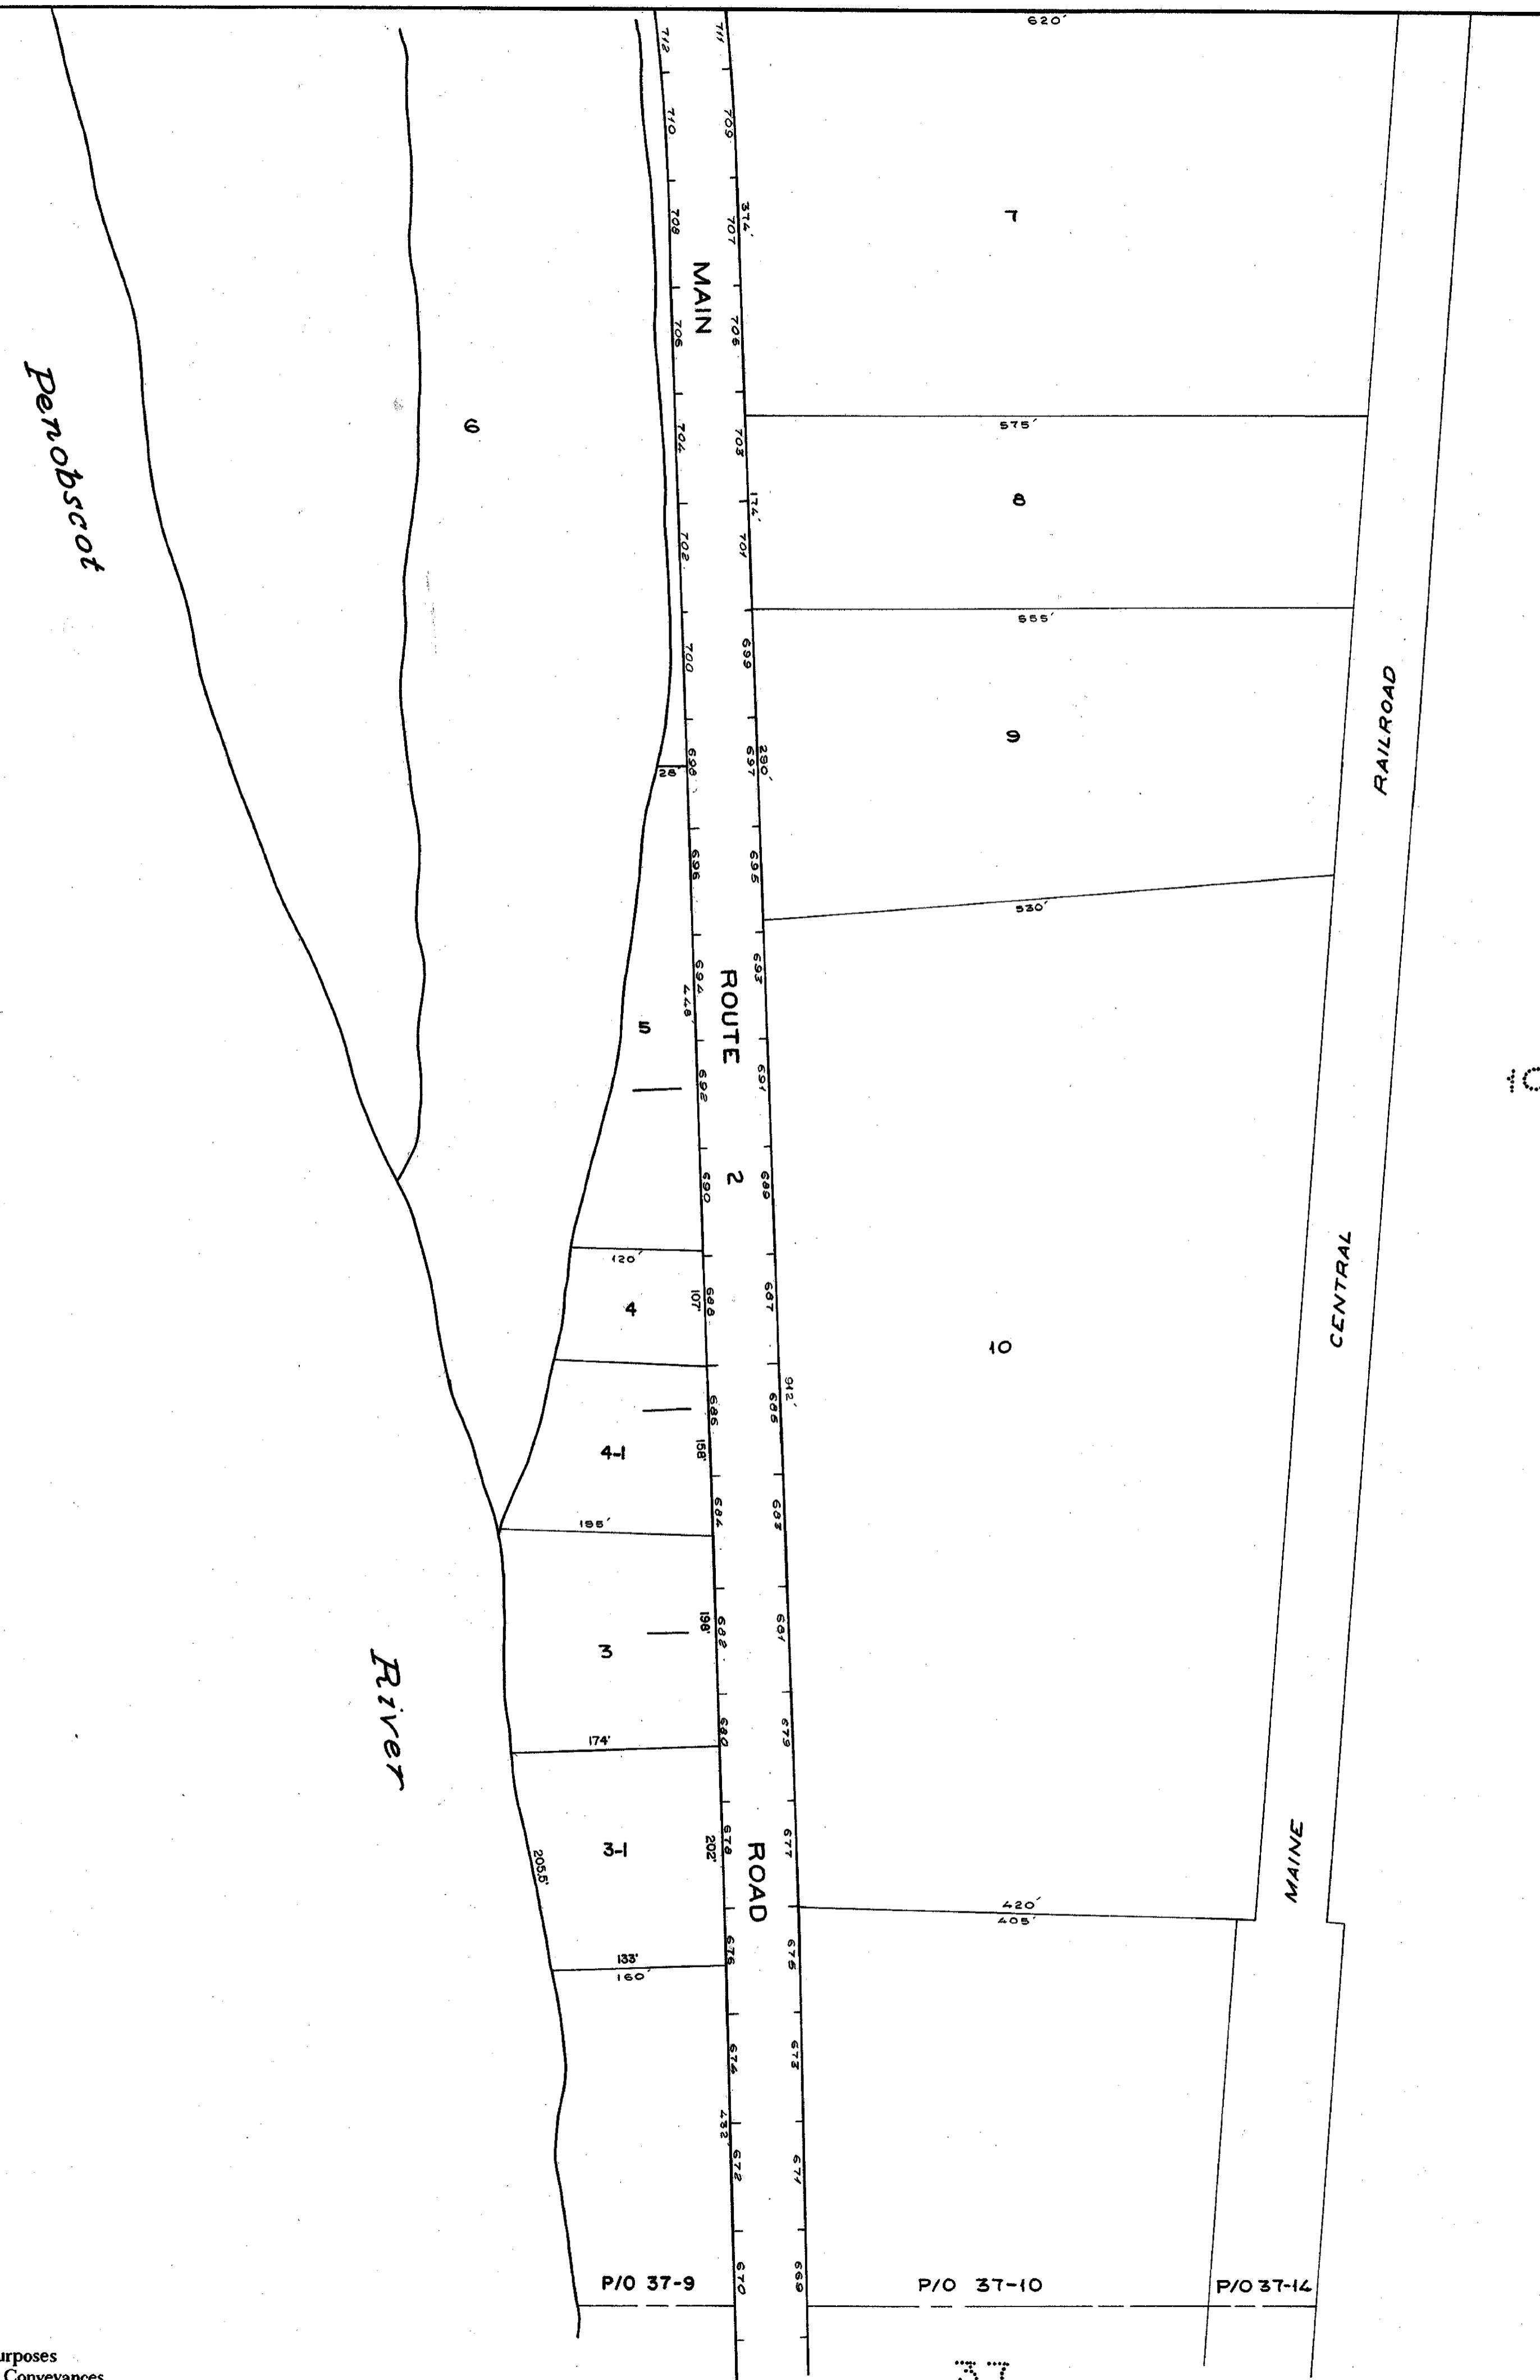

G R E E N B U S H

LEGEND
 PARCEL NUMBERS 1
 ADJACENT MAPS 2
 MATCH LINE 3

For Assessment Purposes
 Not to be used for Conveyances

Eastern Mapping Services
 115 North Road
 Newburgh, ME 04444
 Tel. (207) 234-2777
 Updated April 1, 2007

PROPERTY MAP
TOWN OF MILFORD
 PENOBSCOT COUNTY, MAINE
 PREPARED BY
 JAMES W. SEWALL COMPANY OLD TOWN, MAINE
 SCALE 1 INCH = 100 ± FEET